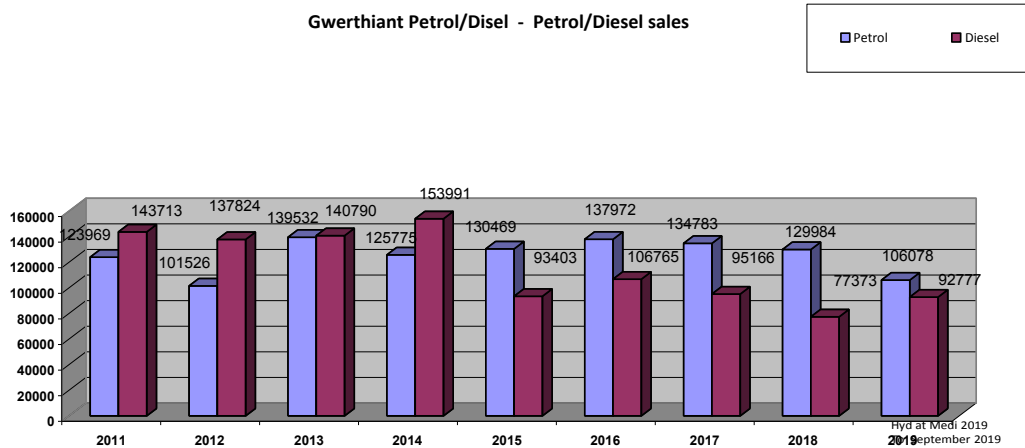

Gwerthiant Petrol/Disel - Petrol/Diesel sales