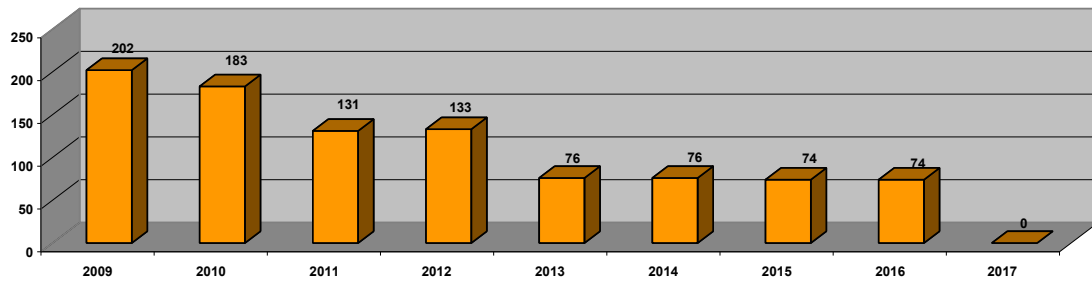

Ystadegau Blynnyddol *Hafan Pwllheli* - i Medi 2019
 Annual Statistics for *Hafan Pwllheli* - to September 2019

Nifer o gyfod ar yr rhestr diddordeb mewn angorfa - No. of vessels on the Expressions of Interest

	2011	2012	2013	2014	2015	2016	2017	2018	2019
Wedi gwerthu cwch/sold boat	12	20	7	13	9	9	11	10	10
Ardal newydd/New Cruising Ground	12	26	8	7	5	8	3	2	2
Parcio a lansio/Park and Launch	2	0	3	4	1	2	0	0	0
Dim rheswm/No reason given	24	17	16	14	2	13	8	2	1
Rhu ddrudd/Too expensive	2	3	1	1	3	0	0	0	0
Methdalwr/Bankrupt	0	2	2	0	1	0	0	0	0
Iechyd/ill health	8	4	8	2	4	9	3	2	1
Blwyddyn allan/Year out	5	3	5	2	2	0	0	0	2
Carthu/Dredging	8	4	0	0	1	0	0	0	0
Cyfanswm/Total	0	79	50	43	28	41	41	16	16