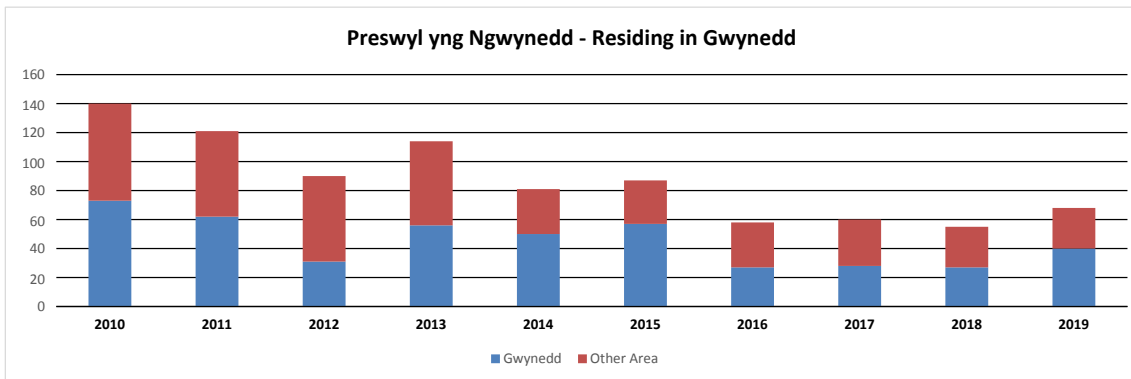

Preswyl yng Ngwynedd - Residing in Gwynedd