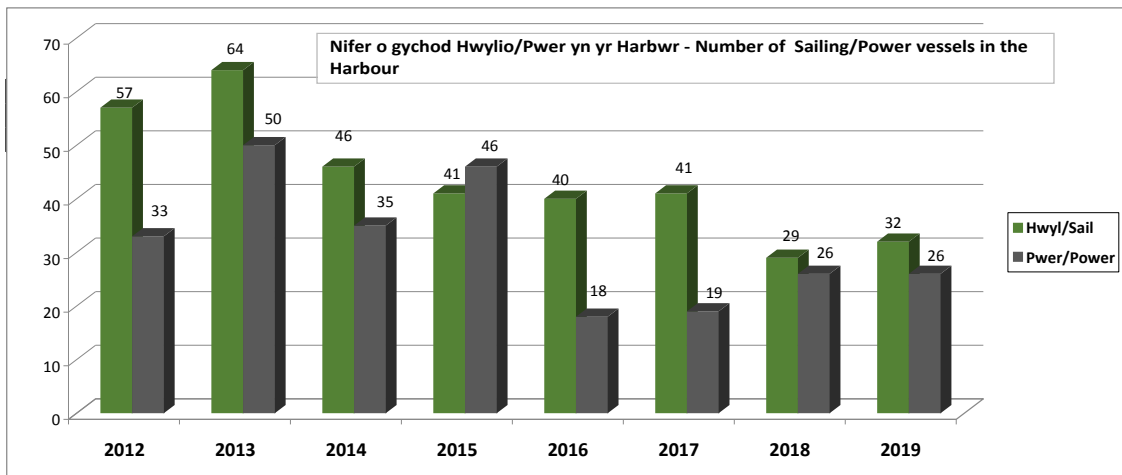

Dadansoddiad o pam fod perchennog doc yn gadel - 1af Ebrill i 31ain o Fawrth
Analysis of why resident berthholders leave 1st April to 31st March

	2013	2014	2015	2016	2017	2018	2019	2020
Wedi gwerthu cwch/sold boat	3	4	0	2	0	0	1	
Ardal newydd/New Cruising Ground	0	0	17	1	0	0	0	
Parcio a lansio/Park and Launch	0	0	0	0	0	0	0	
Dim rheswm/No reason given	0	0	12	2	0	0	0	
Rhu ddrud/Too expensive	0	0	0	0	0	0	0	
Methodalwr/Bankrupt	0	0	0	0	0	0	0	
Iechyd/ill health	0	0	0	1	0	0	0	
Blwyddyn allan/Year out	0	0	0	0	1	0	0	
Carthu/Dredging	0	0	0	0	0	0	0	
Cyfanswm/Total	3	4	29	6	1	0	1	

Hyd at Medi 2019
Up to September 2019