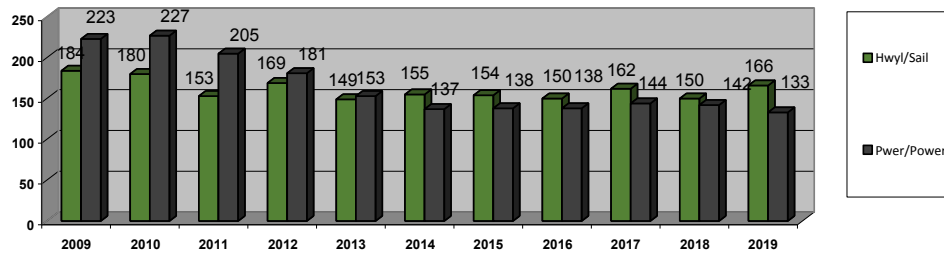

Nifer o gyfod Hwyllo/Pwer yn yr Hafan - No. of sailing/power vessels in the Hafan