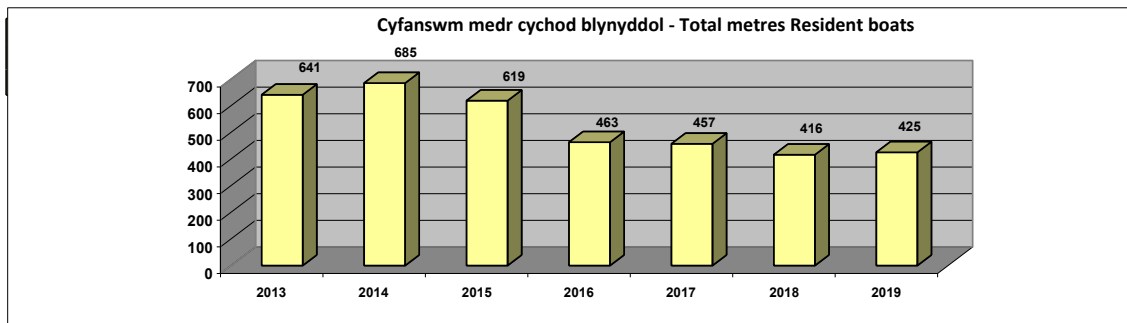

Cyfanswm medr cychod blynyddol - Total metres Resident boats