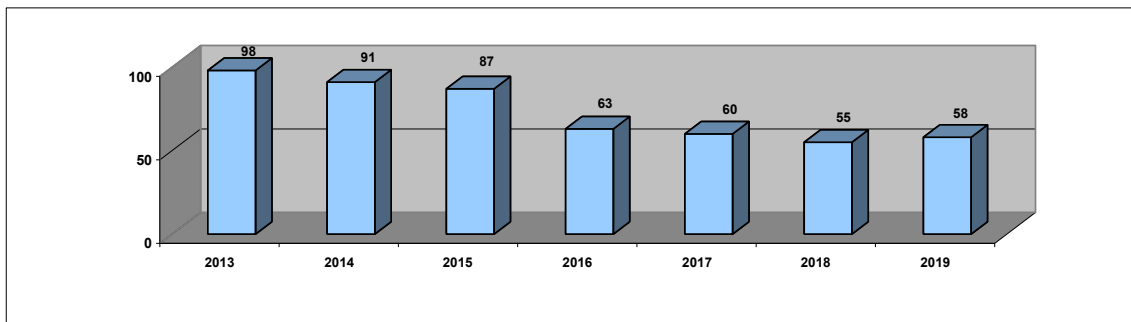

Dadansoddiad o pam fod perchennog doc yn gadel - 1taf Ebrill i 31ain o Fawrth
Analysis of why resident berthholders leave 1st April to 31st March

	2011	2012	2013	2014	2015	2016	2017	2018	2019
Wedi gwerthu cwch/sold boat	12	20	7	13	9	9	11	10	10
Ardal newydd/New Cruising Ground	12	26	8	7	5	8	3	2	2
Parcio a lansio/Park and Launch	2	0	3	4	1	2	0	0	0
Dim rheswm/No reason given	24	17	16	14	2	13	8	2	1
Rhu ddrudd/Too expensive	2	3	1	1	3	0	0	0	0
Methdalwr/Bankrupt	0	2	2	0	1	0	0	0	0
Iechyd/ill health	8	4	8	2	4	9	3	2	1
Blwyddyn allan/Year out	5	3	5	2	2	0	0	0	2
Carthu/Dredging	8	4	0	0	1	0	0	0	0
Cyfanswm/Total	0	79	50	43	28	41	41	16	16

Hyd at Medi 2019

Up to September 2019

Ystadegau Blynyddol *Harbwr Pwllheli* - i Medi 2019
Annual Statistics for *Pwllheli Harbour* - to September 2019

Nifer o Gychod Blynyddol - Number of annual Resident vessels